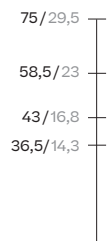

Triconfort Riba
2 Seater Sofa
By Kettal Studio

kettal

2 Seater Sofa

Designer
Kettal Studio

Collection
Triconfort Riba

Reference
KS4000600

1/2

This collection mixes ancestral techniques such as the braiding of natural fibres with aluminium, a material that had its heyday in the fifties. Now, the metal frame replaces traditional wood, while natural fibre has been replaced with a synthetic material in order to provide greater weather resistance.

cm/inch

cm/inch

kettal

2 Seater Sofa

Designer
Kettal Studio

Collection
Triconfort Riba

Reference
KS4000600

2/2